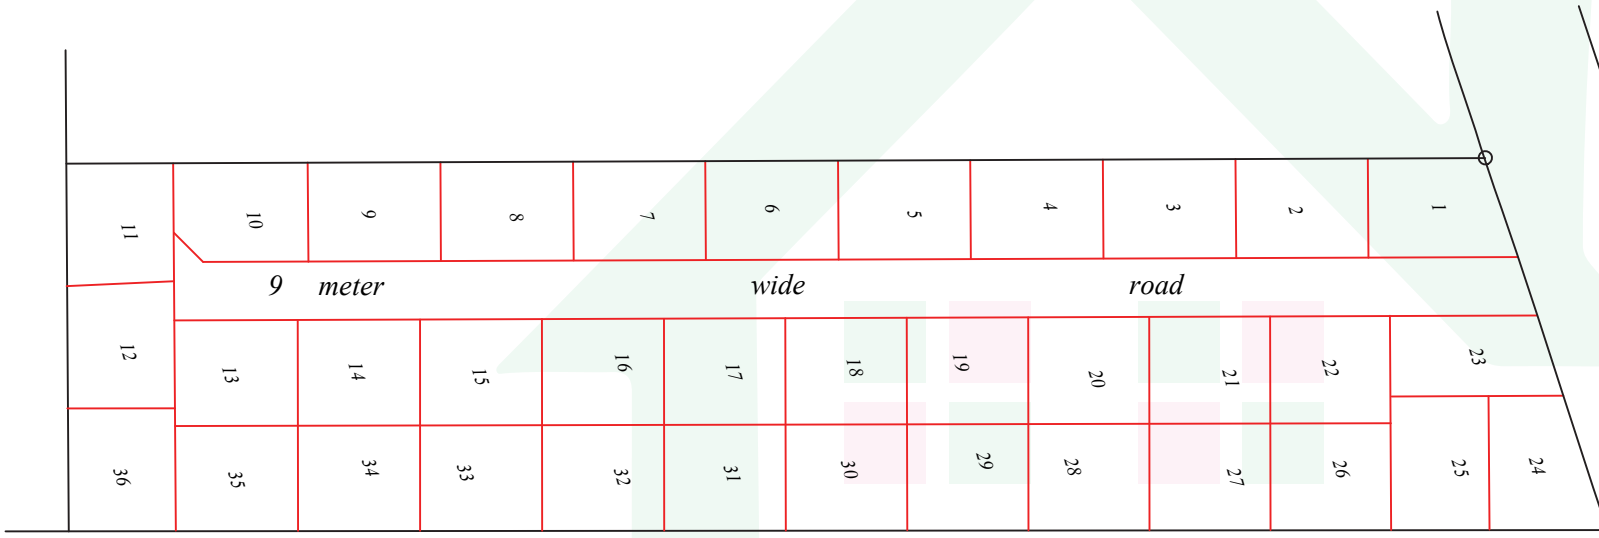

TOPCARE LANDS PLOT SKETCH

Your Trusted Home For Investment

www.topcarelands.co.ke

TOPCARE LANDS
INVESTMENT LIMITED

Your trusted home for investment

COMMERCIAL

PLOTS 1, 23, 24

CASH PRICE:

545K

INSTALMENT
PRICE:

595K

JUJA

PHASE 68 PLOTS

PLOTS 2 - 22, 25-36

CASH PRICE:

495K

INSTALMENT PRICE:

545K